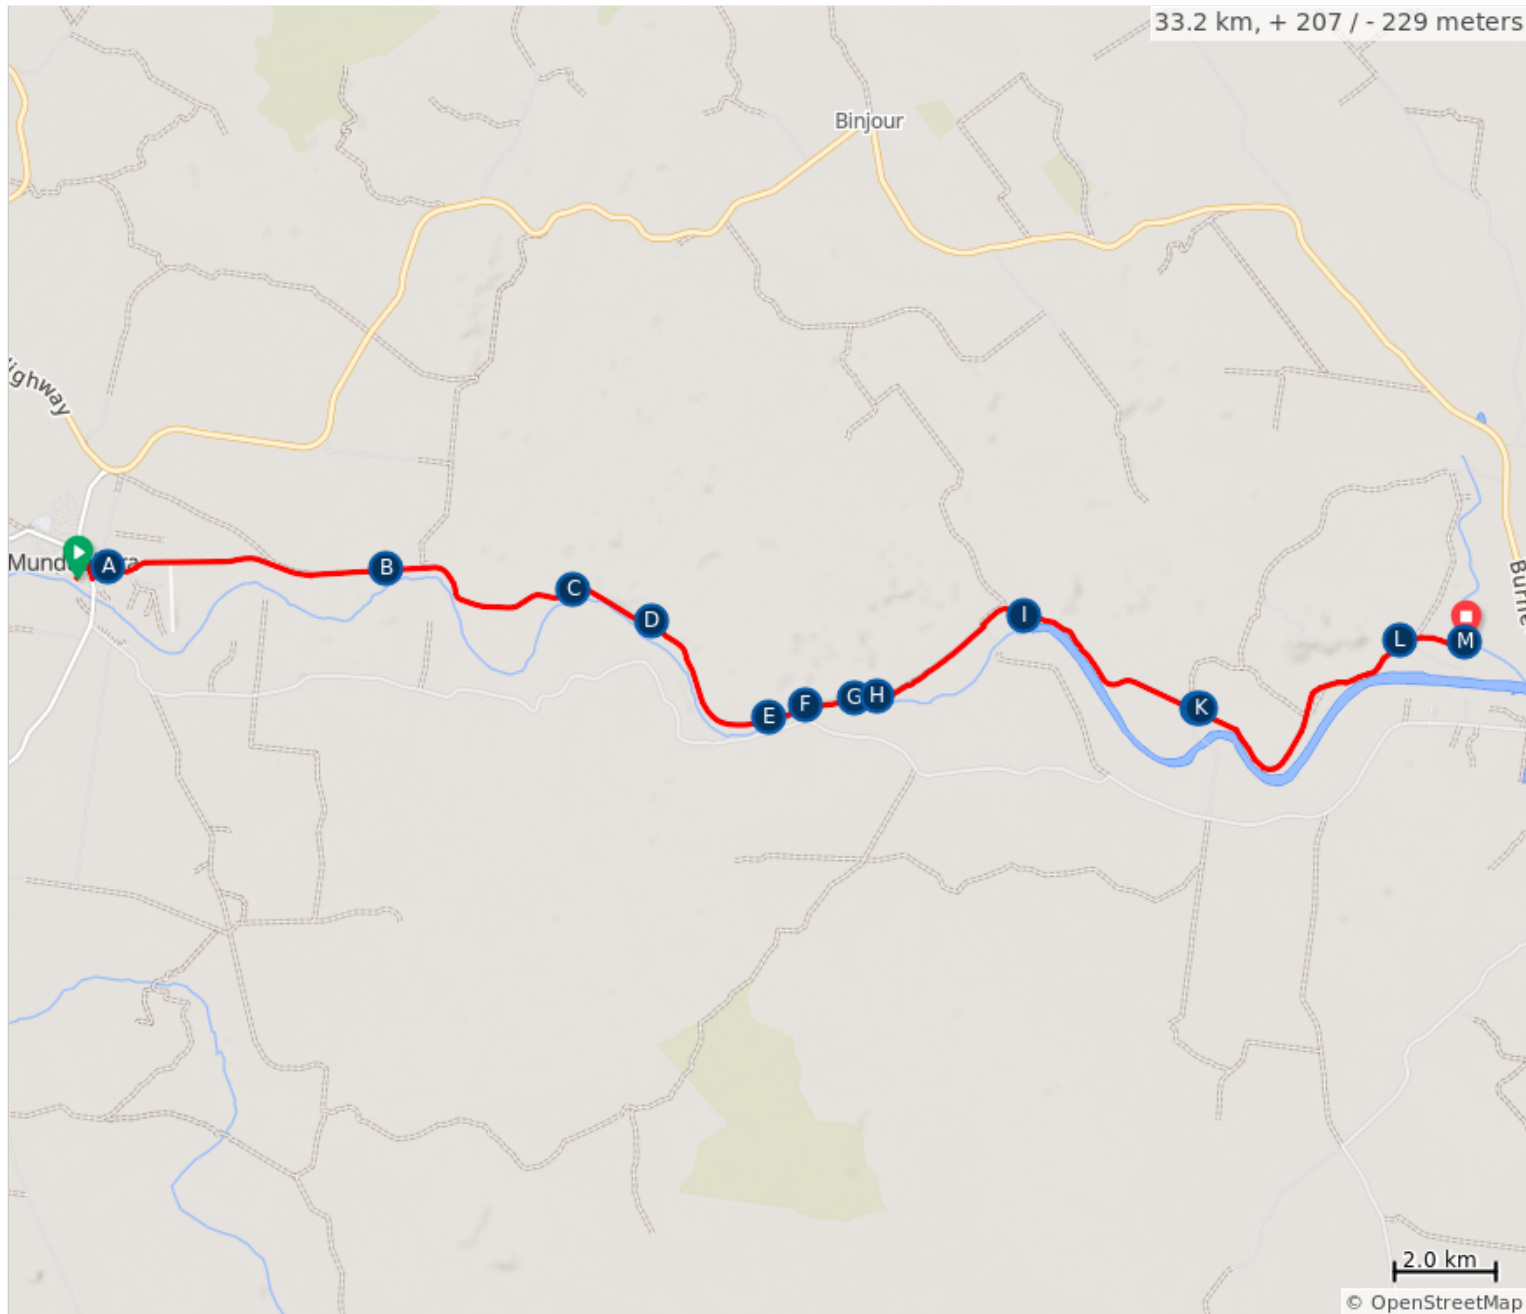

Reids Creek to Mundubbera - BBIRT

A.	Red Gully Bridge
B.	Philpot Creek Bridge
C.	Slab Creek Bridge
D.	Spring Creek Bridge
E.	Boomerang Bridge
F.	Humphrey Bridge No. 3
G.	Faith Bridge
H.	Humphrey Bridge
I.	Roth's Bridge
J.	Mt Debateable Siding
K.	Mt Debateable Fire Pit
L.	Dirnbir Siding
M.	Reids Creek