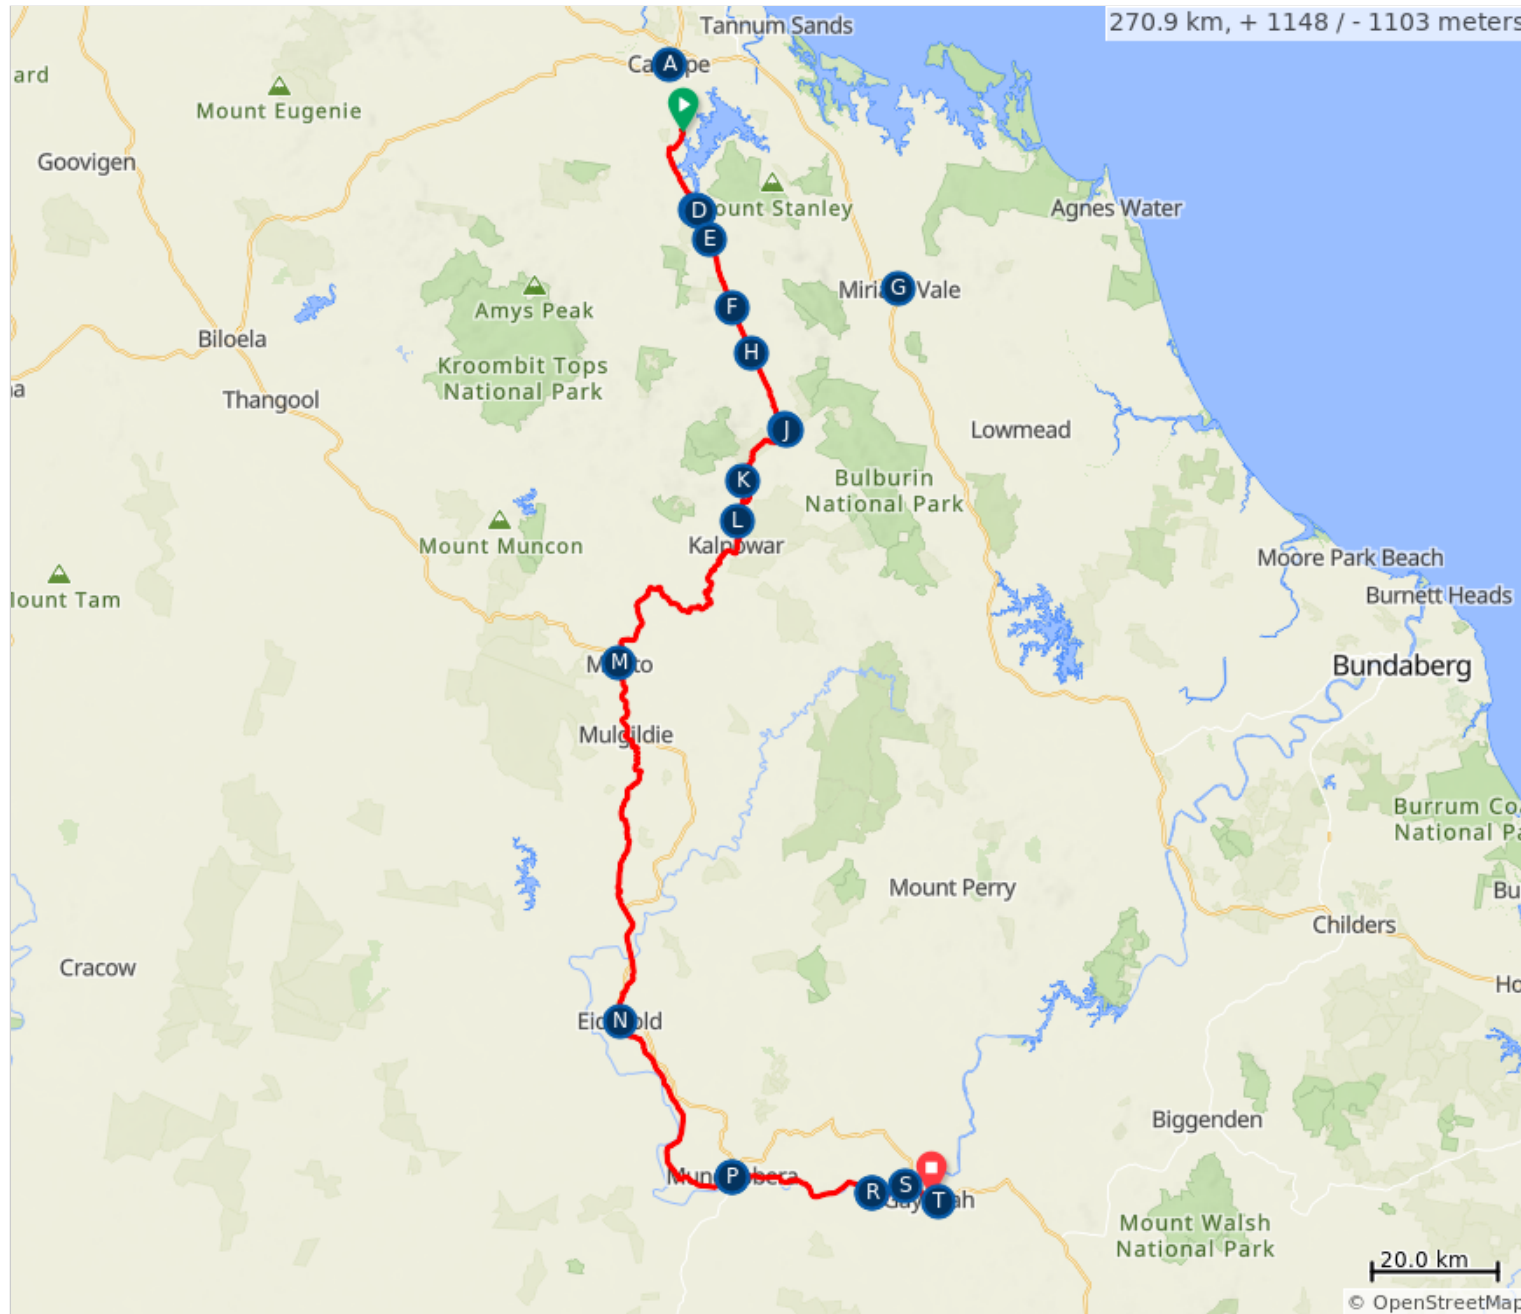

# Taragoola to Gayndah - BBIRT

A.	Calliope Dump Point
B.	Boynedale Bush Camp Lookout Dump Point
C.	Boynedale Bush Camp Campground
D.	Boynedale Bush Camp Trailhead
E.	Four Mile Scrub
F.	Nagoorin Trailhead
G.	Miriamvale Dump Point
H.	Ridler Creek
I.	Builyan Siding
J.	Builyan Trailhead
K.	Golembil Siding
L.	Barrimoon Siding Trailhead
M.	Monto Dump Point
N.	Eidsvold Dump Point
O.	Mundubbera Dump Point
P.	Mundubbera Trailhead
Q.	Mt Debateable Siding
R.	The Sleeping Giant Loop Trailhead
S.	Reids Creek

T. Gayndah Dump  
Point