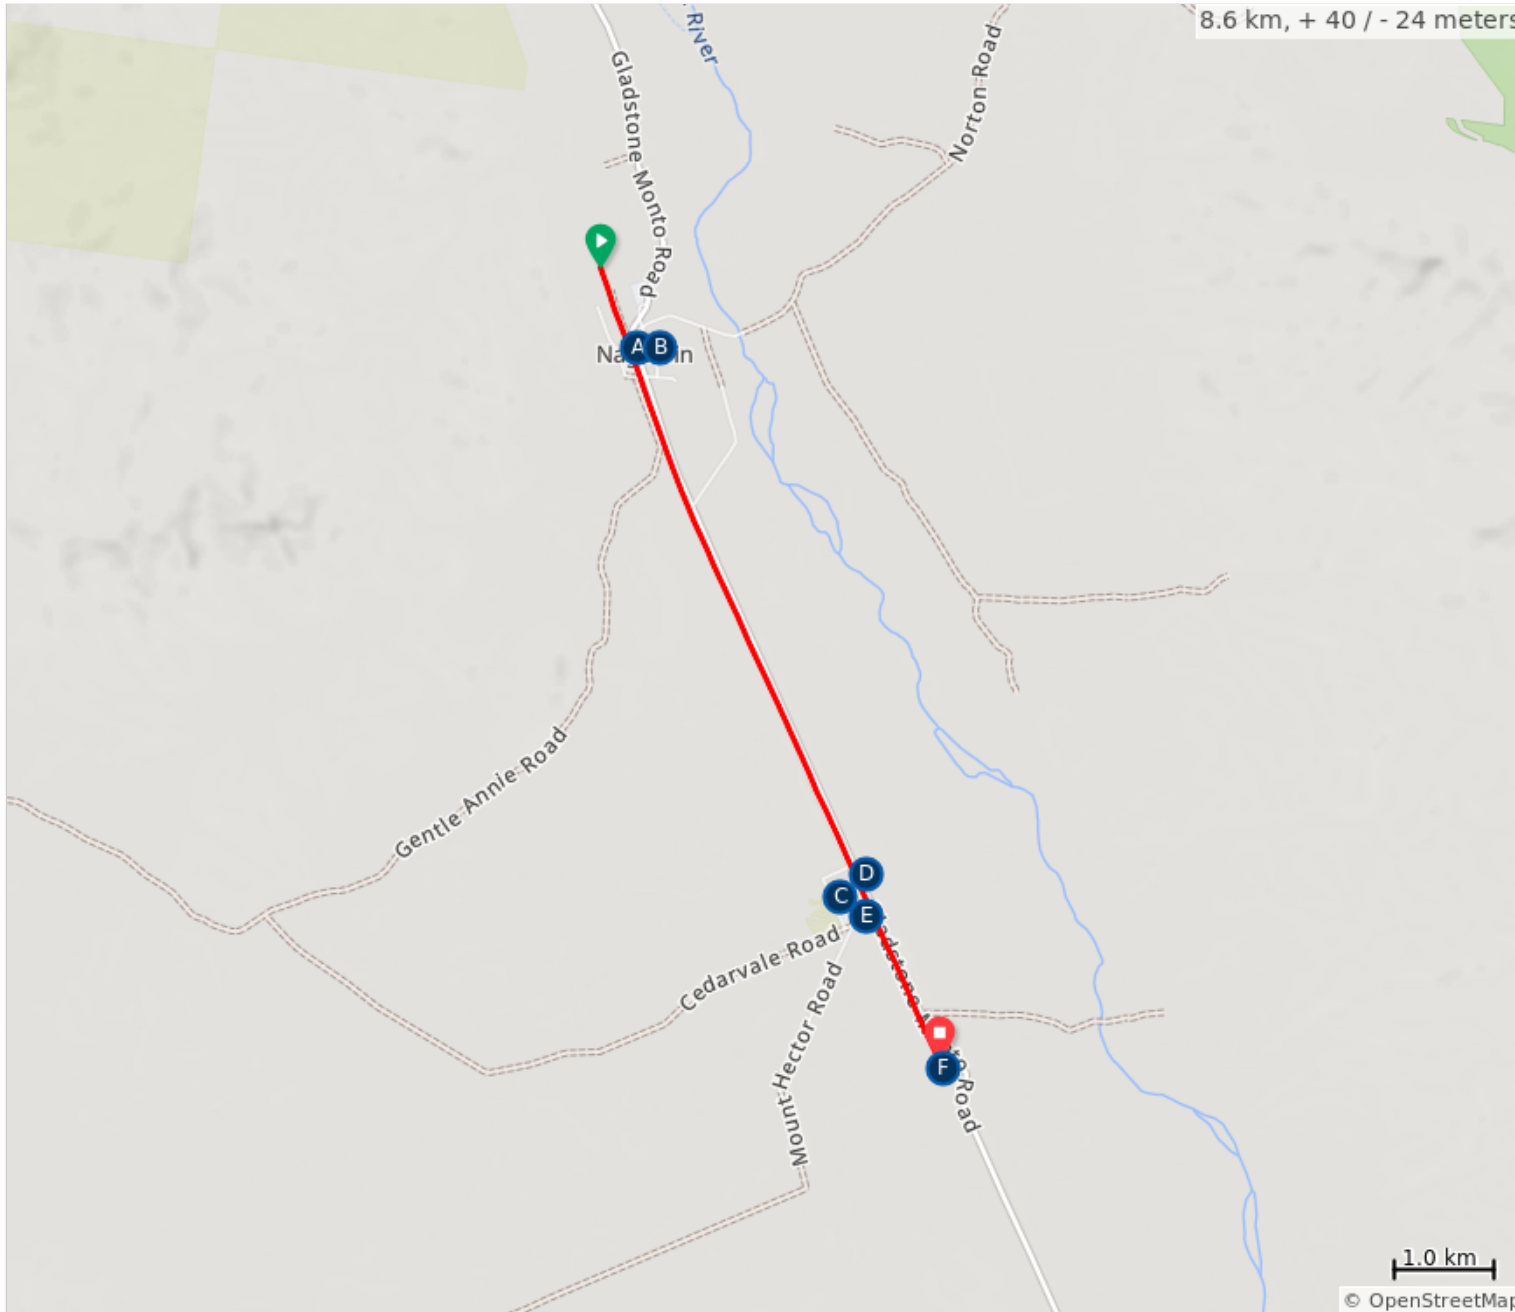

# Nagoorin to Ridler Creek (Ten Mile) - BBIRT

- |    |   |
|----|---|
| A. | Nagoorin Community Shed                 |
| B. | Nagoorin Skate Park                     |
| C. | Boyne Valley Community Discovery Centre |
| D. | Ubobo General Store                     |
| E. | Ubobo Memorial Hall                     |
| F. | Ridler Creek (The Ten Mile)             |